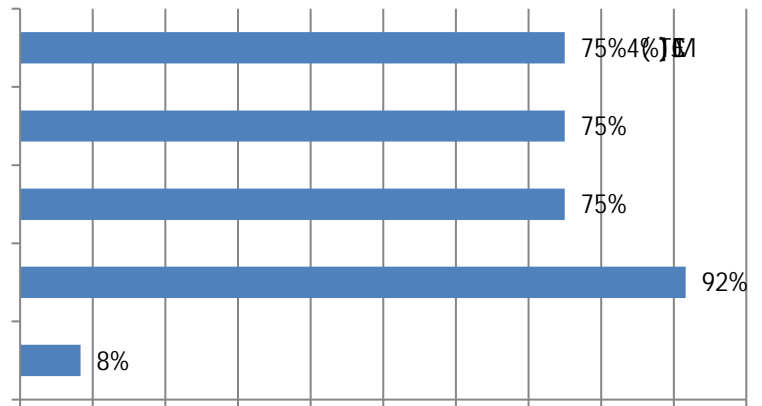

12. Does your state have a vehicular homicide law in place that would apply to drivers who cause fatalities among highway work zone workers? (5 Responses)