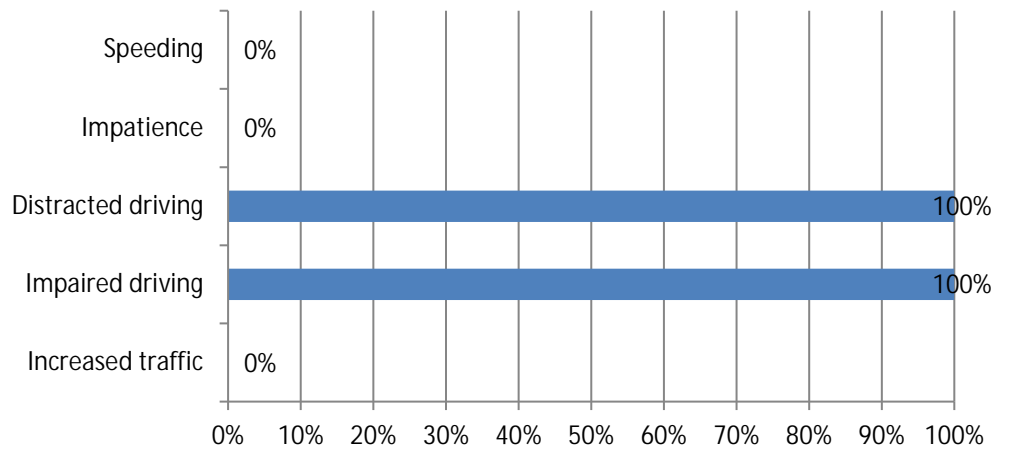

## South Dakota Results

Total 31 responses; Responses varied for some questions. Percentages are based on responses to each question and

### 2. How many construction workers were injured in these

10. Has there been an increase in work zone crashes when performing night work? (6 Responses)

11. If you answered yes, what do you attribute this to? (1 Responses)